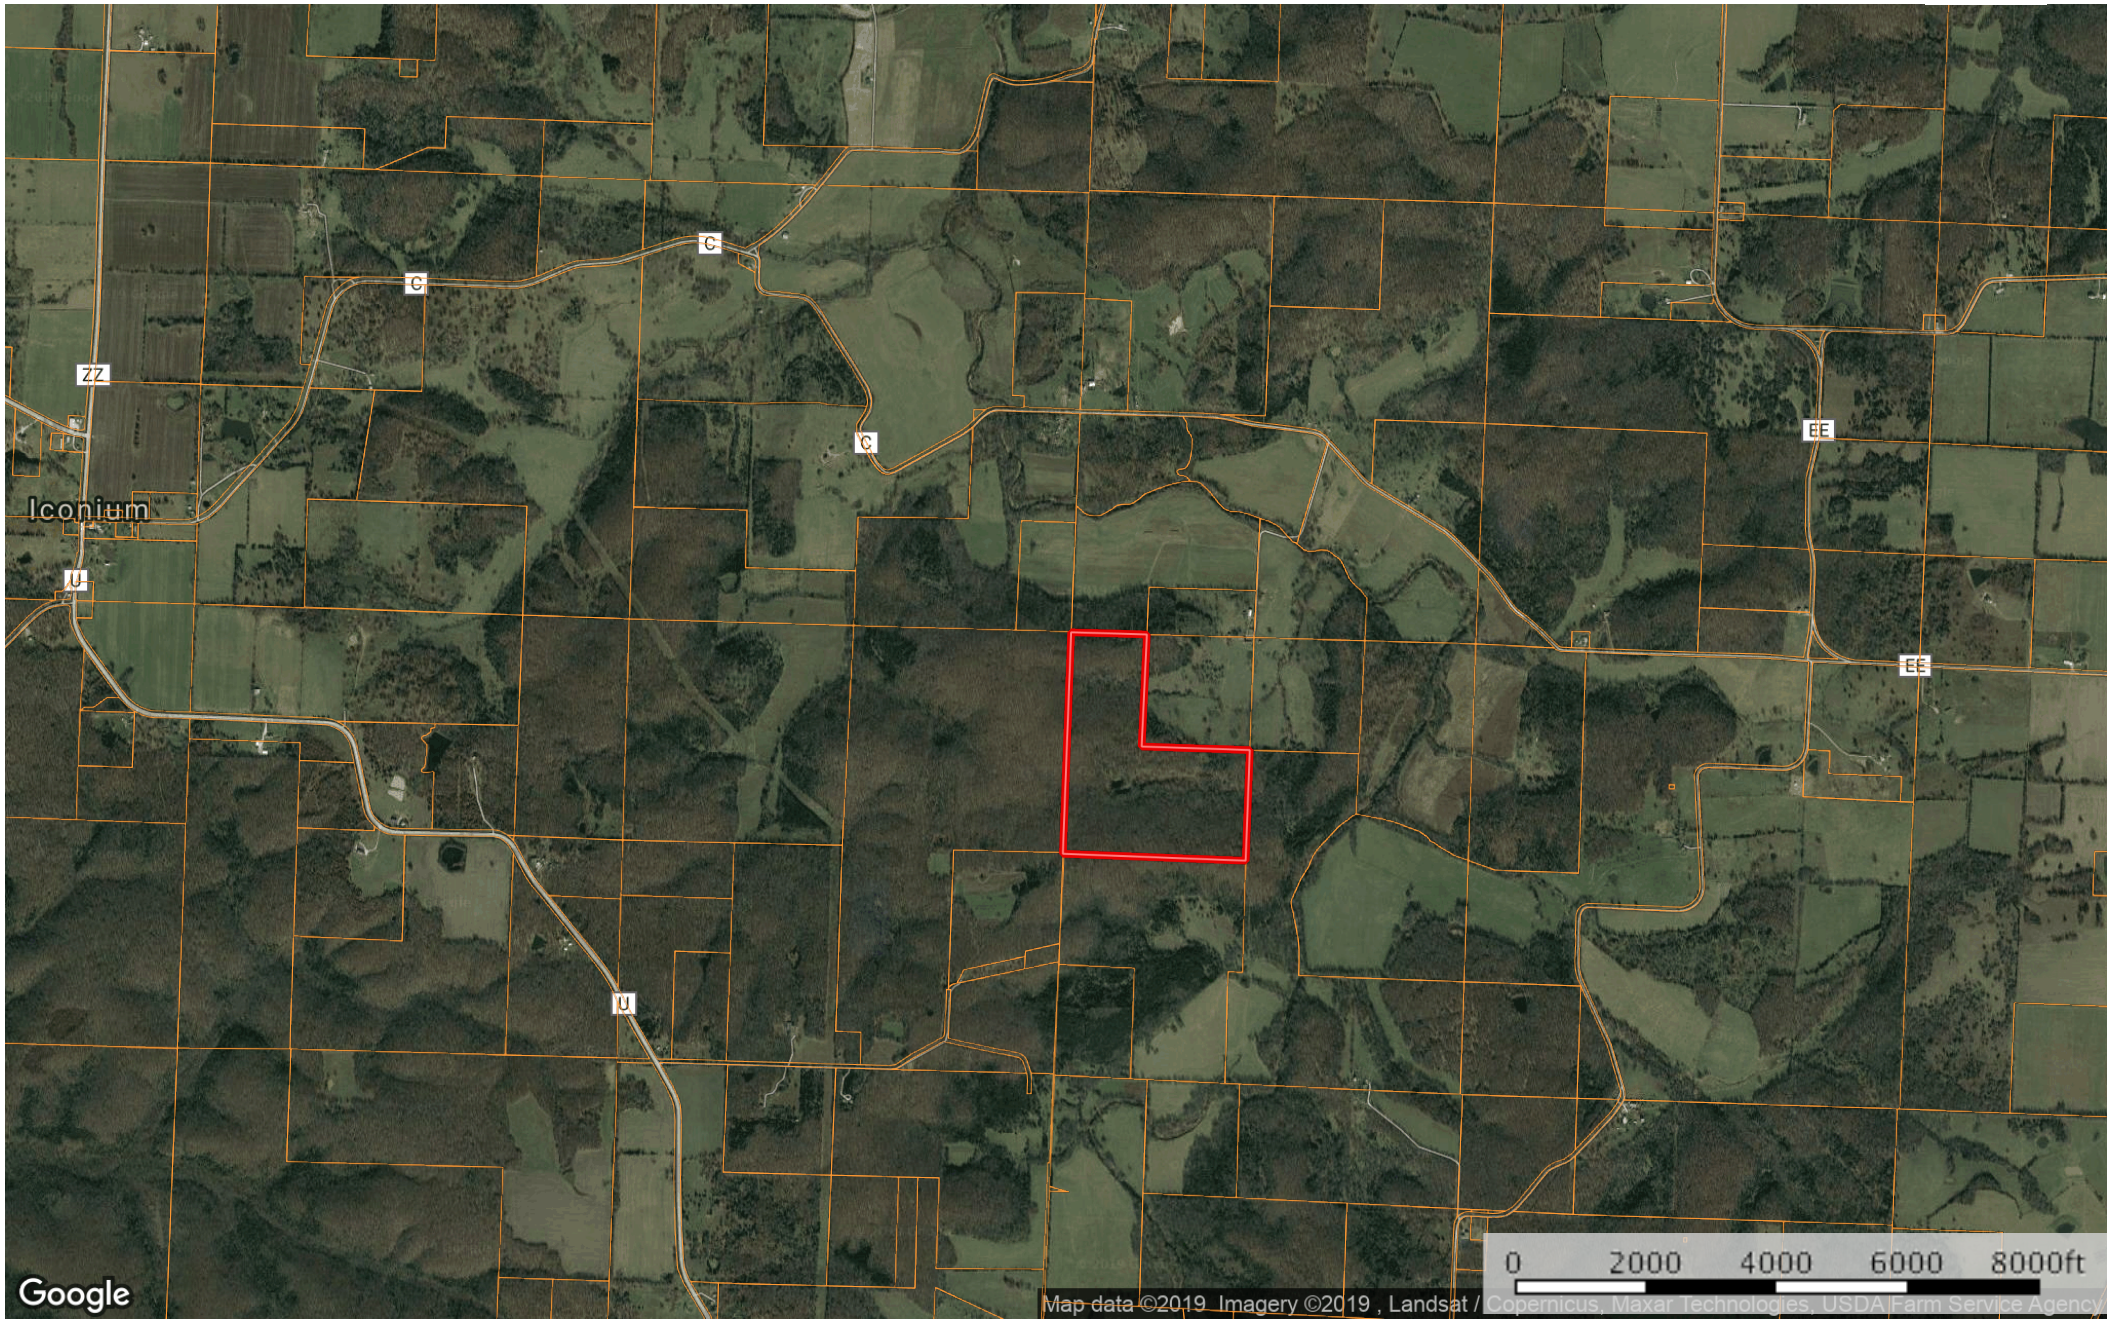

Suiter, Lora

Benton County, Missouri, AC +/-

 Boundary