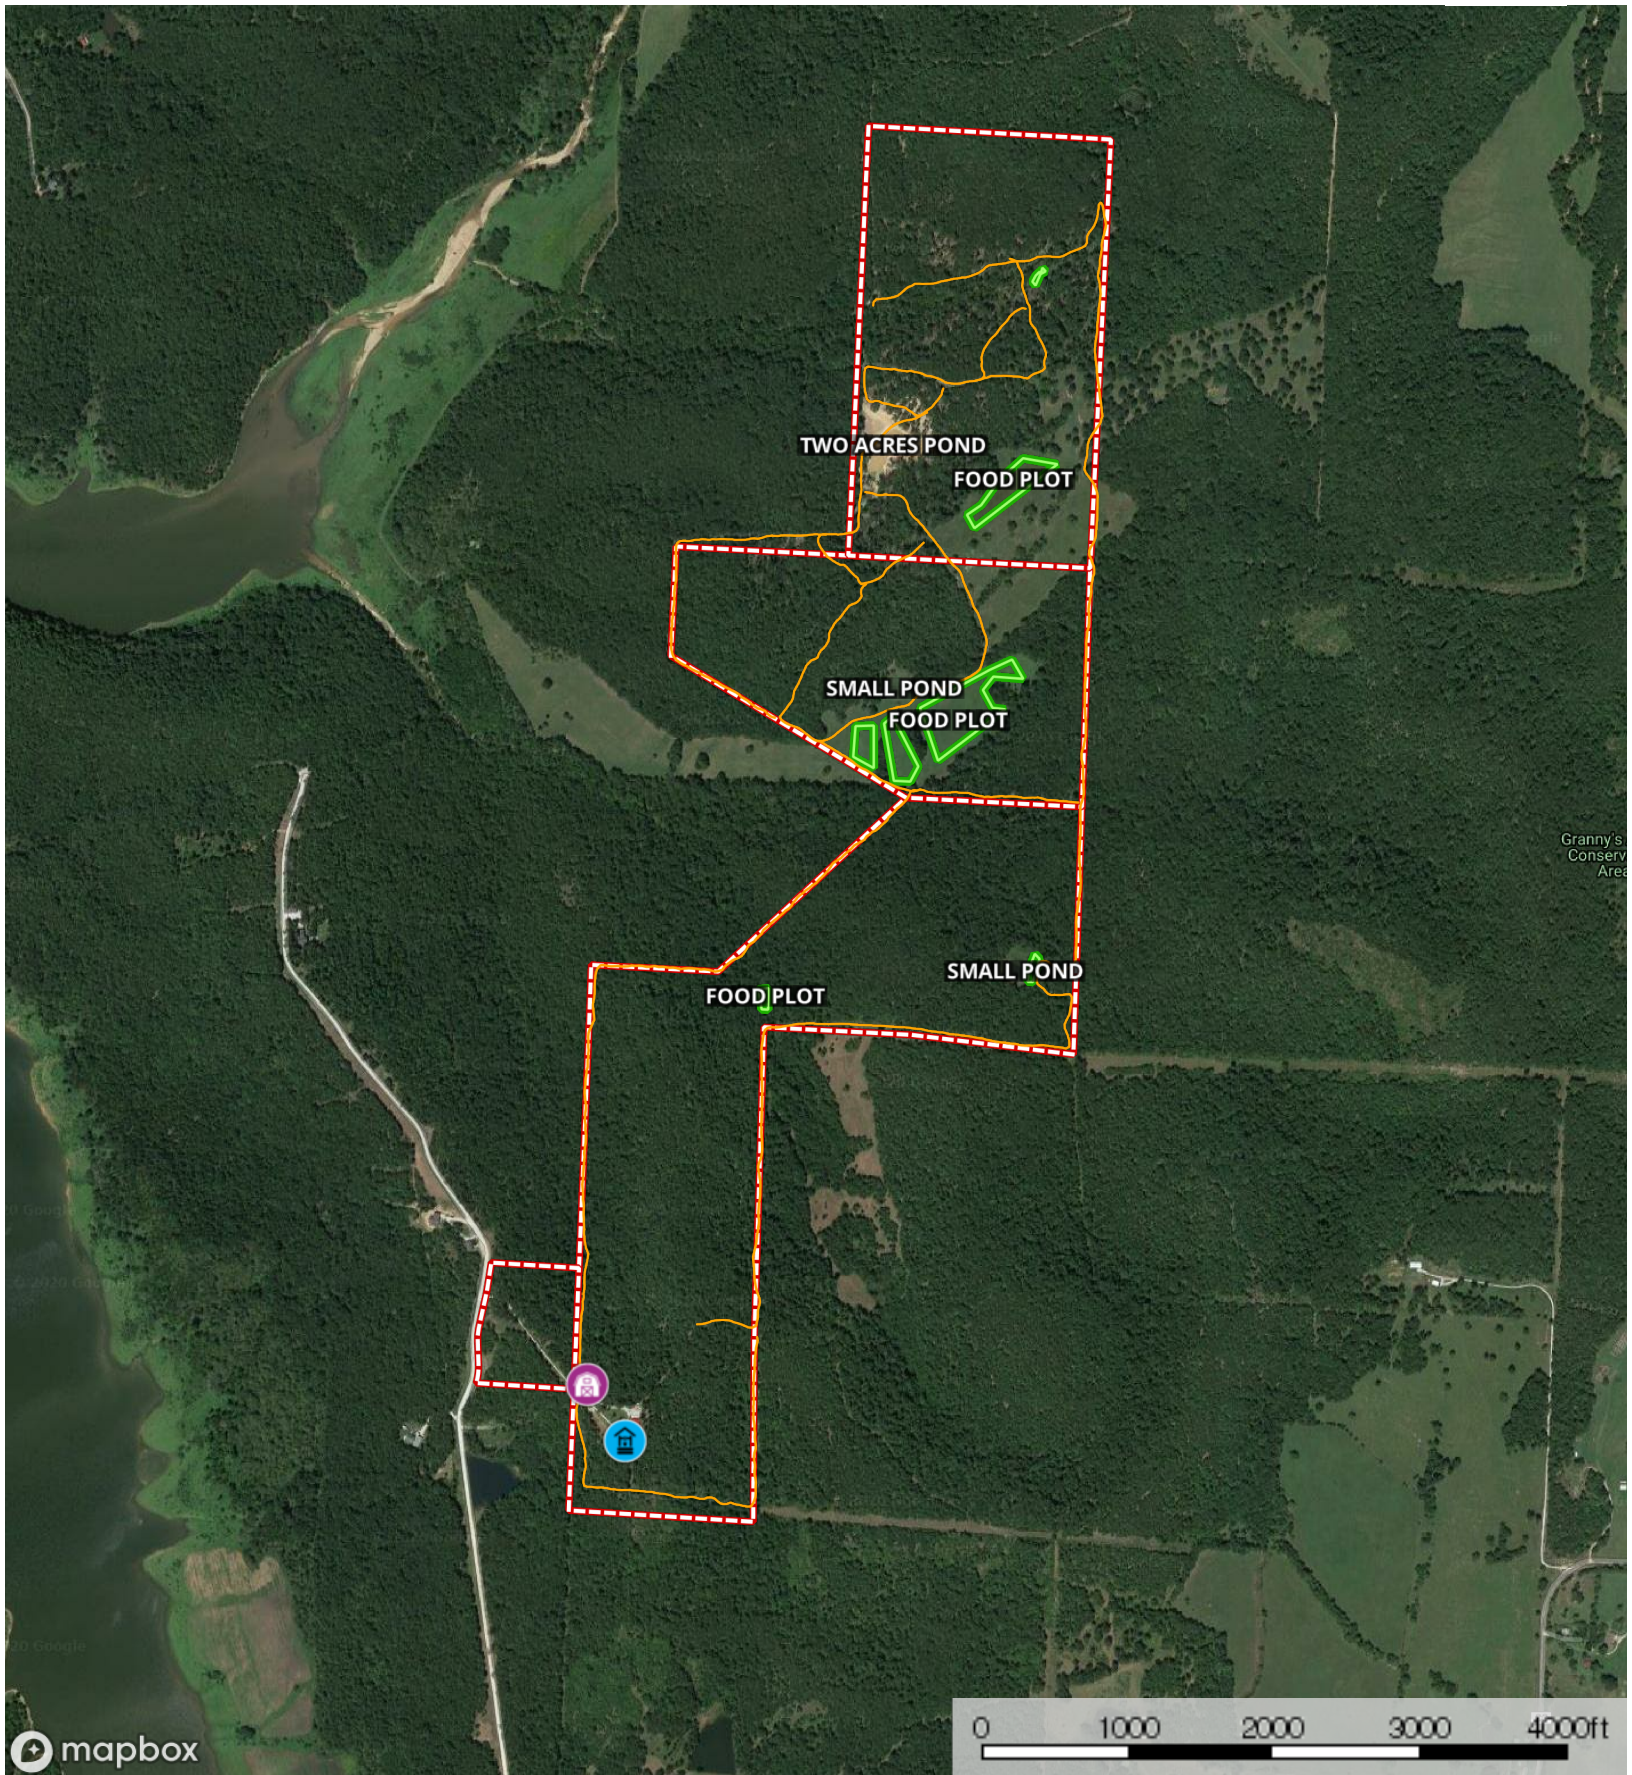

Hertzog Fristoe

Benton County, Missouri, 250 AC +/-

mapbox

- Cabin
- Barn
- Well
- Tour
- Food Plot
- Boundary

The information contained herein was obtained from sources deemed to be reliable. MapRight Services makes no warranties or guarantees as to the completeness or accuracy thereof.