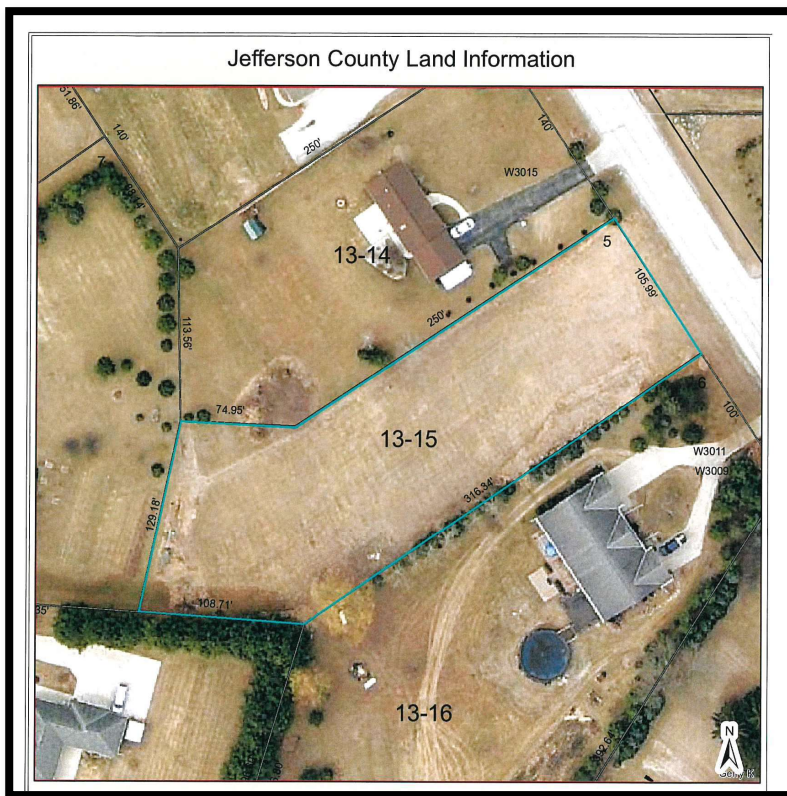

JEFFERSON COUNTY - WATERTOWN, WI

BUILDABLE LOT FOR SALE

0.98 ACRES - LOT 5 EAST GATE DR.

Call (920) 261-6820 or

Visit: www.JonesAuctionService.com

BUILDABLE LOT FOR SALE

LOT 5 EAST GATE DRIVE
ARABIAN MEADOWS
Town of Watertown, Jefferson County

ALMOST ONE ACRE and ALREADY PERKED!
Perfect for your dream home!

Large, country lot is located on the east side
of Watertown

Close proximity to Hwy 16 with
only 20+/- minute commute to the
Oconomowoc area