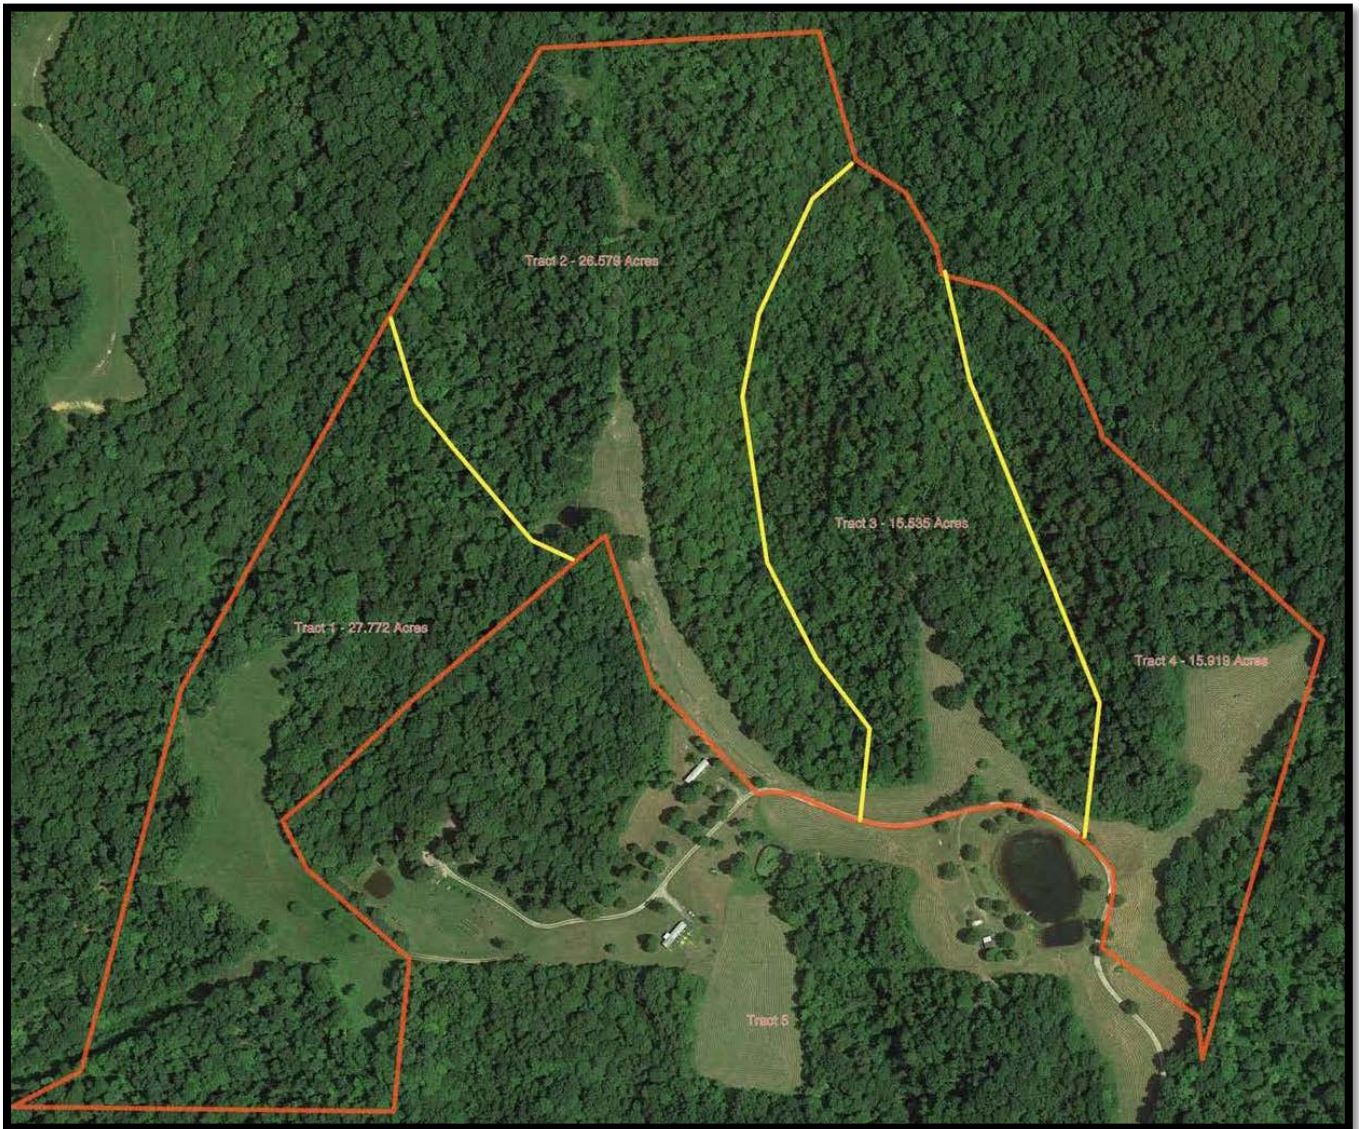

MOSSY OAK[®]
PROPERTIES
HART REALTY
America's Land Specialist

Website: www.mophartrealty.com

Description: Tract 2 – 26.579 Acres – Pasture/food plot, balance timber, spring branch, excellent hunting. Utilities available. Agent/Broker owned. Additional land available. Owner terms available.

Jost Tract 2 – 26.579 Acres

TRACT #2
26.579 ACRES +/-

STONE FOUND
REF: N 57°43'09" W 0.48'
FROM A 1/2" REBAR
CAP #3947 FOUND

+19.36'
STUMP FOUND
REF: S 88°05'31" E 4.15'
FROM A 5/8" REBAR FOUND

FORKS OF HOLLOW
REF: S 62°32'33" E 16.18'
FROM A 1/2" REBAR CAP
#3947 FOUND AT A
T-POST

REF:
FRO

POND
S 53°07'54" W
176.68'
+31.91'
+171.59'
+41.98'

30' RIGHT-OF-WAY FOR ACCESS
PLAT BOOK 9 PAGE 223